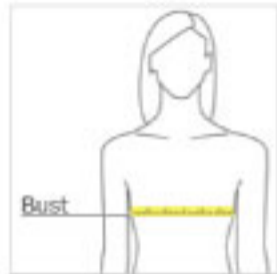

HOW TO MEASURE

BUST

With arms down at sides, measure around the upper body, under arms and around the fullest part of the bust.

SIZE CHART

	XS	S	M	L	XL	XXL	3XL	4XL
Size	2	4/6	8/10	12/14	16/18	20/22	24/26	28/30
Bust	32-34	35-36	37-38	39-41	42-44	45-47	48-51	52-55